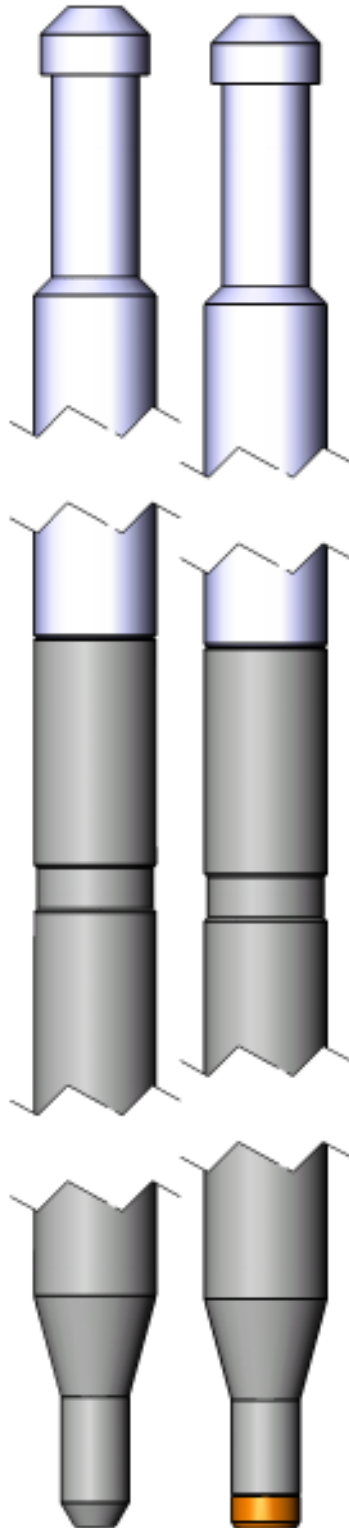

**For use with Mechanical Firing Head, Econo Style
Description**

The Drop Bar, Slim Nose is used to activate the Mechanical Firing Head, Econo Style by the impact generated when it strikes the Firing Pin. This Drop Bar is also used to fragment temporary tubing blanking devices such as Differential Subs, Surge Tools and accessories like Pressure Release (KOBE) Subs. These drop bars can be used in wells up to 40° inclination from vertical.

After the guns have been fired, the Drop Bar, Slim Nose may be retrieved with a standard wireline retrieving tool either on slickline, braided sand line or wireline. The bars are manufactured with a 1.125 inch (28.6 mm) OD, ensuring passage through tubing restrictions such as No-Go Nipples.

The standard Drop Bar, Slim Nose may be reused several times, however, the operating life of the bar may be increased by using the Slim Nose Brass Button Drop Bar. The replaceable brass button deforms upon impact with the firing pin. When this drop bar is retrieved to surface, a visual inspection confirms the drop bar has impacted the Firing Head.

Drop Bars are available in a variety of lengths to suit various applications and tubing configurations.

**Note: 10 ft. (3.05 m) Drop Bars shown are 2 piece assemblies.
3 ft. (0.91 m) through 6 ft. (1.83 m) Drop Bars are 1 piece**