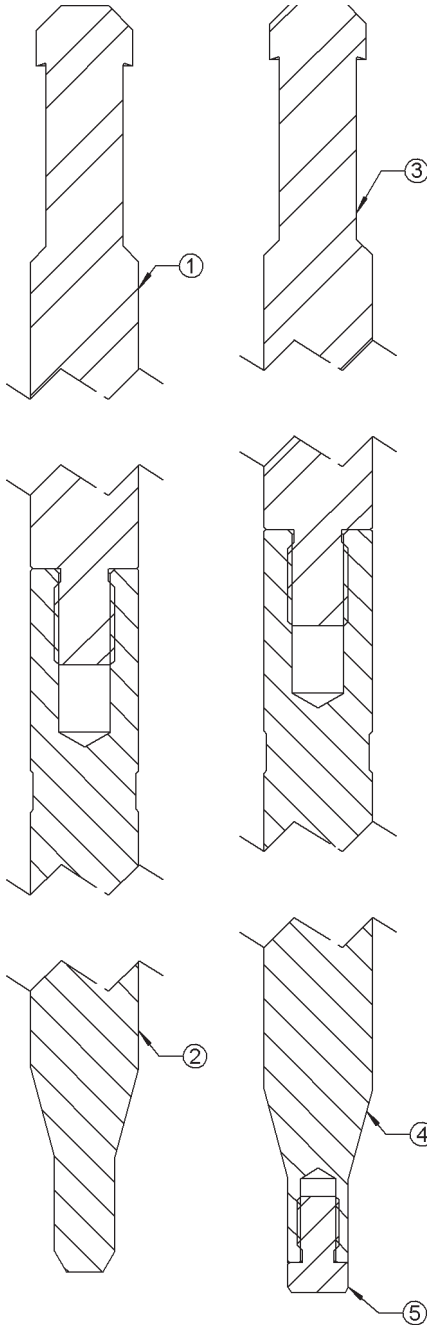

Drop Bars are available in a variety of lengths to suit various applications and tubing configurations.

**Note: 10 ft. (3.05 m) Drop Bars shown are 2 piece assemblies.
3 ft. (0.91 m) through 6 ft. (1.83 m) Drop Bars are 1 piece**

Specifications

	Standard Slim Nose Bar		Brass Button Bar	
Maximum OD	1.125 in	28.6 mm	1.125 in	28.6 mm
Fish Neck OD	1.000 in (25.4 mm)			
Fish Neck Length	2.500 in (63.5 mm)			
Fish Neck Undercut	0.800 in (20.3 mm)			
Percussion Neck OD	0.625 in	15.9 mm	0.625 in	15.9 mm
Percussion Neck Length	1.25 in	32 mm	1.187 in	30.2 mm
Length	Weight			
3 ft (0.914 m)	9.5 lb	4.3 kg	10.0 lb	4.5 kg
4 ft (1.22 m)	12.2 lb	5.5 kg	12.8 lb	5.8 kg
5 ft (1.52 m)	16.4 lb	7.4 kg	17.0 lb	7.7 kg
6 ft (1.83 m)	20.0 lb	9.1 kg	21.8 lb	9.9 kg
10 ft (3.05 m)	33.2 lb	15.1 kg	34.0 lb	15.4 kg

Product Numbers		
Length	Standard Slim Nose Bar	Brass Button Bar
3 ft (0.91 m)	TC-130-0004-003	TC-132-1125-003
4 ft (1.22 m)	TC-130-0004-004	TC-132-1125-004
5 ft (1.52 m)	TC-130-0004-005	TC-132-1125-005
6 ft (1.83 m)	TC-130-0004-006	TC-132-1125-006
10 ft (3.05 m)	TC-130-1125-010	TC-132-1125-010

Slim OD Drop Bars for use with wellhead isolation equipment, are available upon request

Drop Bar, Slim Nose

TC-130

Drop Bar, Slim Nose Brass Button

TC-132

Owen Oil Tools

Item	Part Number	Qty	Description
--	TC-130-0004-003	1	Drop Bar Slim Nose 1.125 OD x 3 ft (0.9 m)
--	TC-130-0004-004	1	Drop Bar Slim Nose 1.125 OD x 4 ft (1.2 m)
--	TC-130-0004-005	1	Drop Bar Slim Nose 1.125 OD x 5 ft (1.5 m)
--	TC-130-0004-006	1	Drop Bar Slim Nose 1.125 OD x 6 ft (1.8 m)